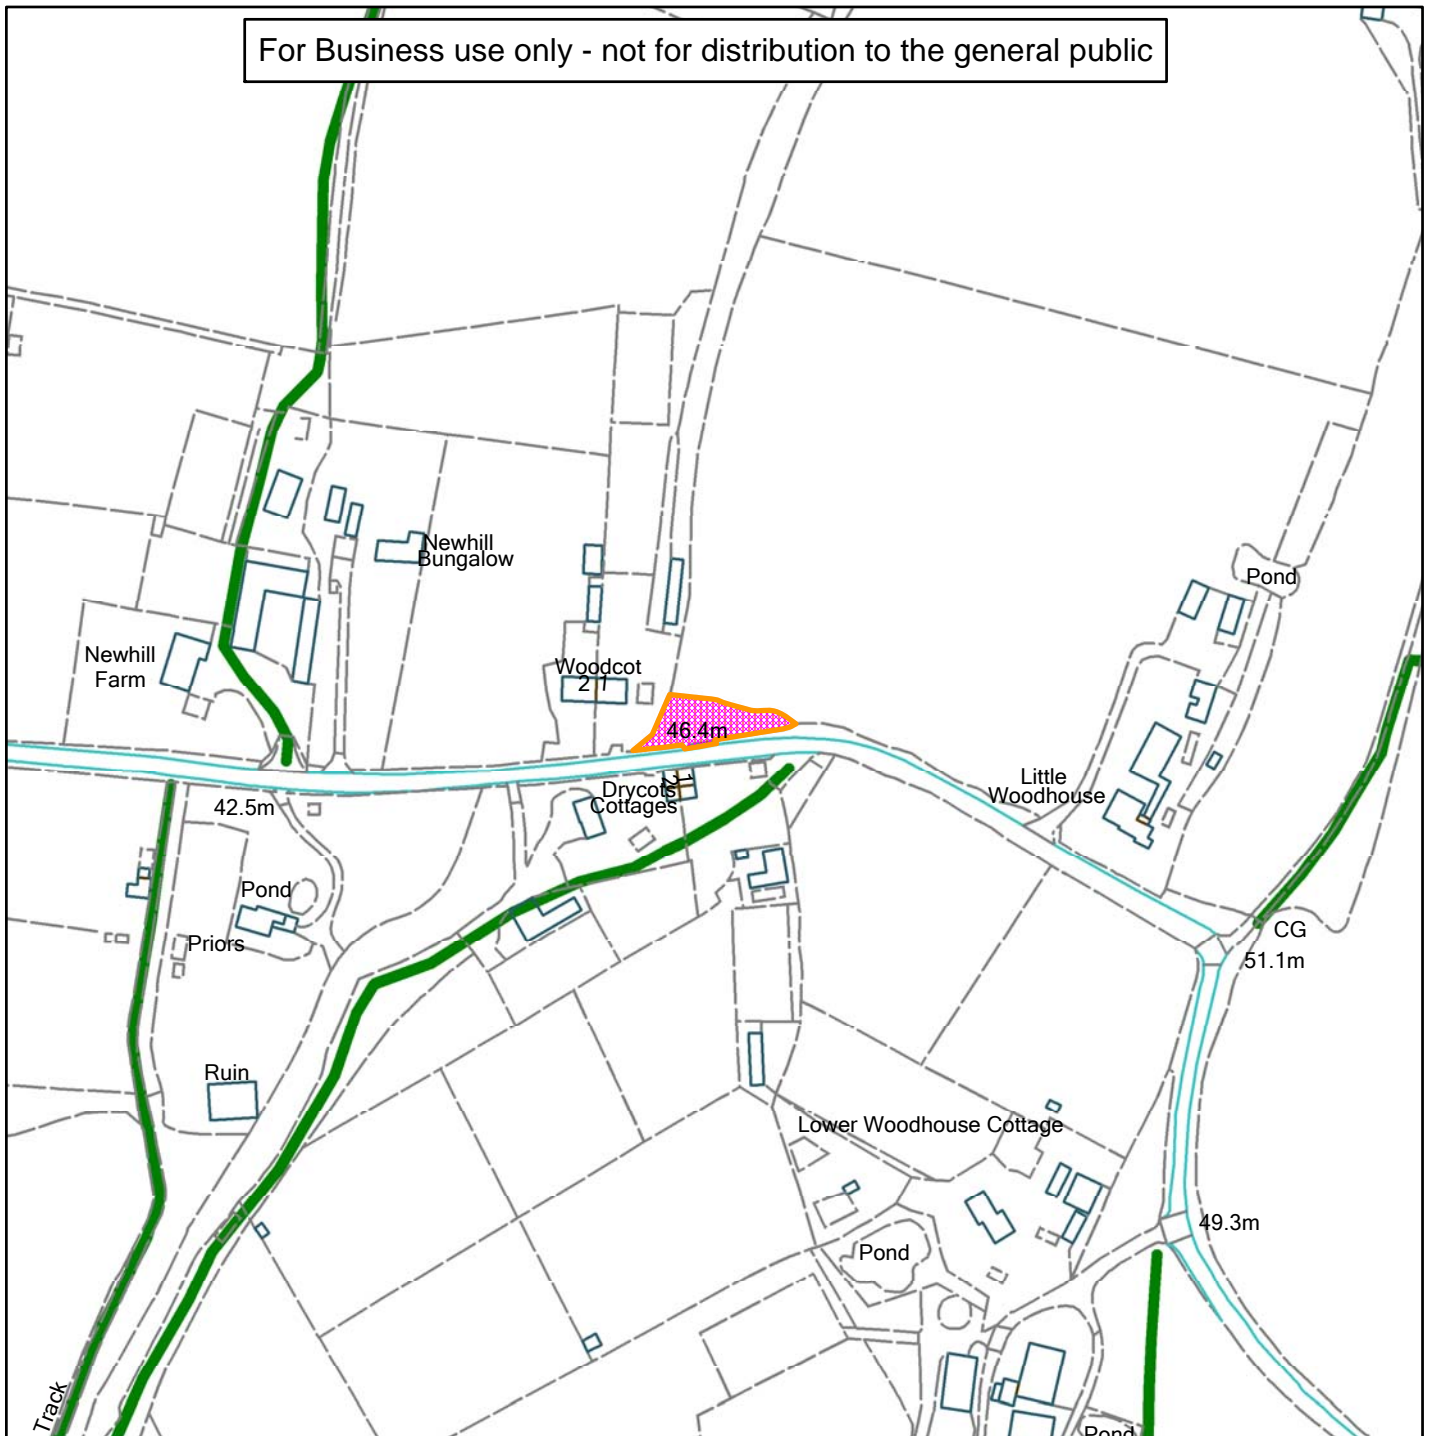

1 Woodcot

For Business use only - not for distribution to the general public

Scale: 1:2,500

Reproduced from the Ordnance Survey map with permission of the Controller of Her Majesty's Stationery Office © Crown Copyright 2012.

Unauthorised reproduction infringes Crown Copyright and may lead to prosecution or civil proceedings.

Organisation	Horsham District Council
Department	
Comments	
Date	31/08/2016
MSA Number	100023865